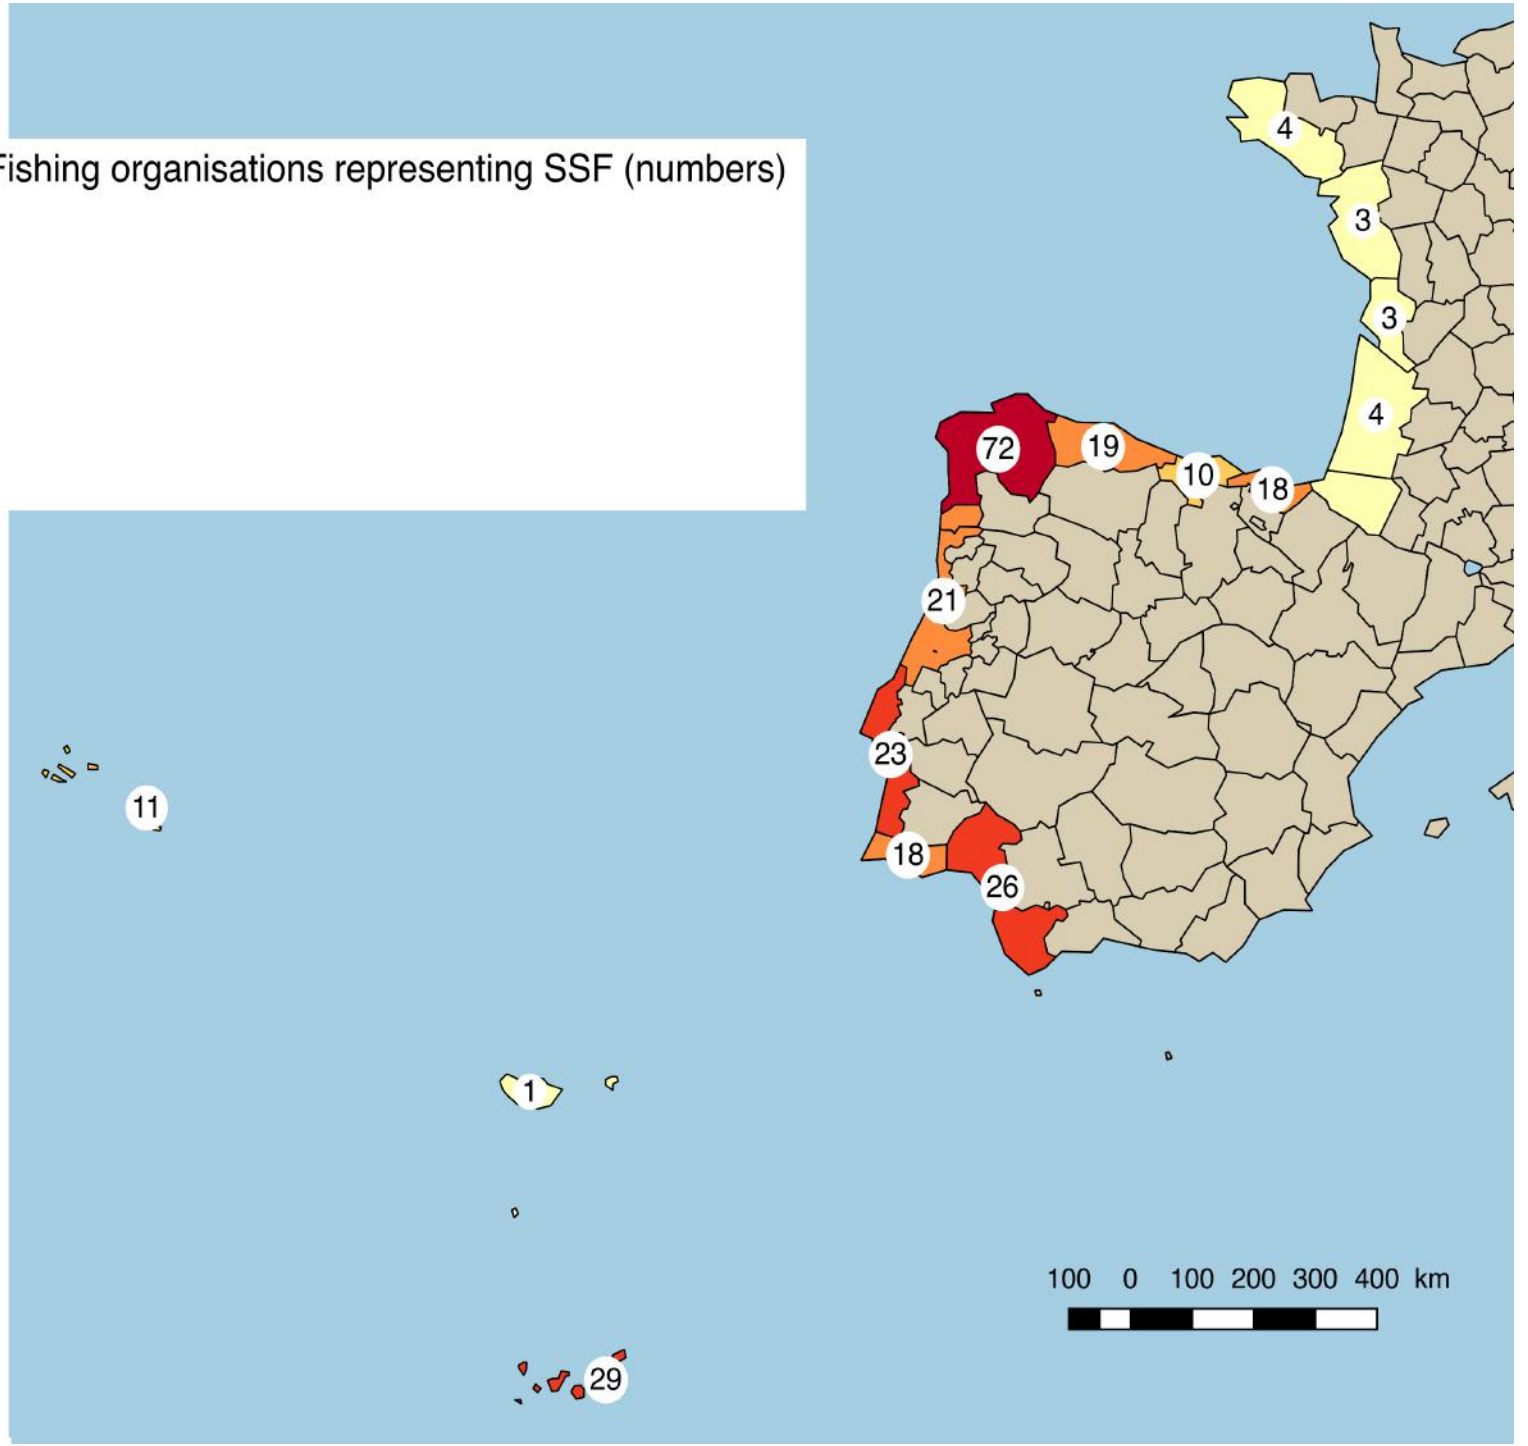

SWWAC AREA Fishing organisations representing SSF (numbers)

SWWAC (NUTS 2)