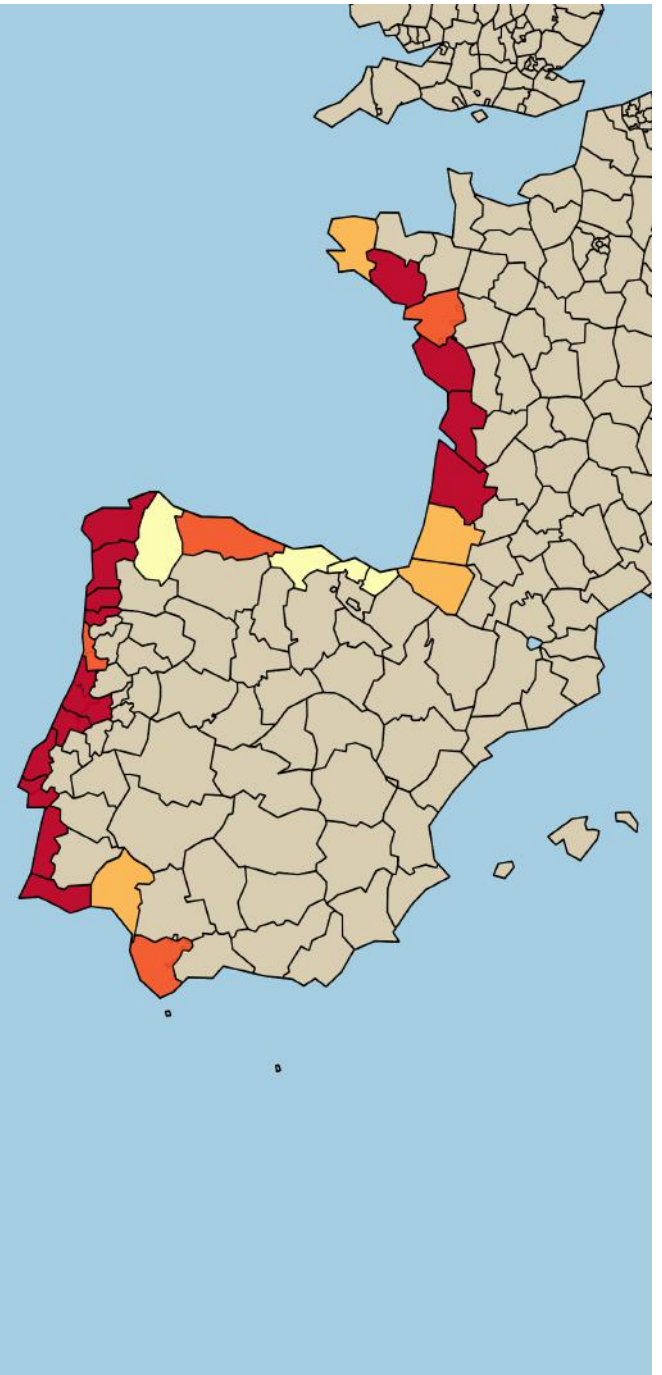

# Listing & mapping organisations representing the small-scale fishing fleet in the south western waters of the European Union

Deliverable 1

BG SEA CONSULTING EIRL, *February 2016*

# SWWAC AREA Small-scale fishing fleet percentage (%)

SWWAC (NUTS 3)

Source :  
community fleet register

© Benoît Guerin, QGIS 2016

250 0 250 500 750 1000 km

## Comment regarding last map:

- The small-scale fishing fleet is widely the majority (in numbers) in most regions of SWWAC's area, representing more than 80% of the fleet.
- The small-scale is less abundant in the following regions (NUTS 3): Finistère, Loire-Atlantique, Landes, Pyrénées-Atlantiques, Pays basque espagnol, Lugo, Huelva et Cadiz
- SWWAC's area have been divided into regions usual corresponding to NUTS 3 range except for Portugal mainland where three regions have been identified for interviews. From south to north, regions are : Canarias, Madeira, Azores, Andalusia, Portugal – South, Portugal – Center, Portugal – North, Galicia, Asturias, Cantabria, Spanish Basque Country, Aquitaine, Poitou-Charentes, Pays de la Loire, Bretagne

## Comment regarding last map:

- Considering the SWWAC's area the small-scale fleet is massively more numerous in Galicia and south of Portugal (in numbers)
- Nota Bene: figures are based on the community fleet register. However, it appears that there may be huge discrepancies compared to the actual active fleet