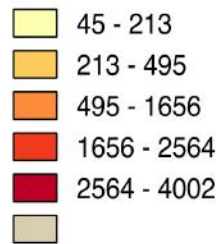

Number of Producers Organisations (by region)

Number of small-scale fleet