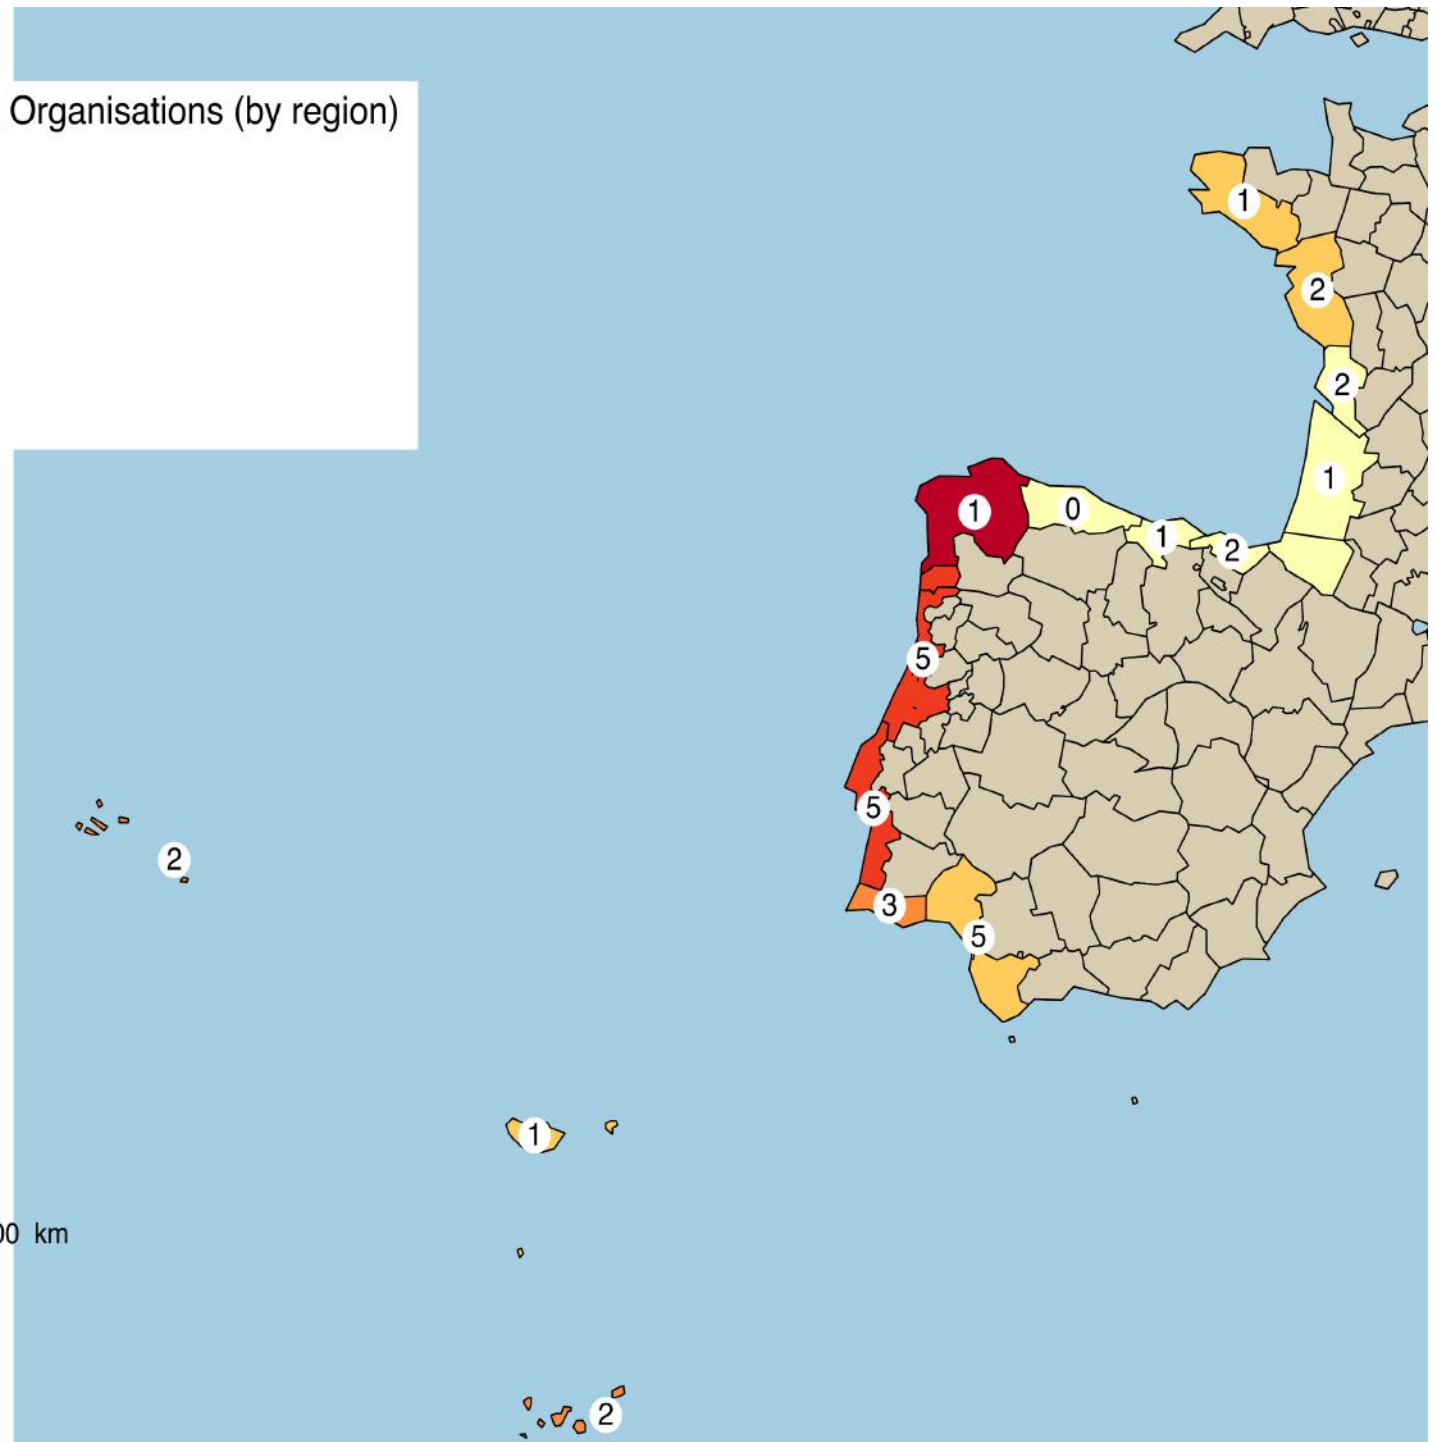

## Comments regarding last map:

- Average SSF fleet within fishing organisations has been calculated out of membership of interviewed organisations (therefore not taking into account membership from non interviewed organisations, cf Annex 2)
- This figure gives information about the degree of concentration of the small-scale fleet (how far it is being grouped in existing organisations)
- It is noticeable to see that the small-scale fleet is much more concentrated in the northern part of the SWWACs' area
- It should also be taken into account that figures are not reflecting the share of the SSF within the fishing organisations' membership. And it should be reminded that whereas organisations almost exclusively representing SSF exist from Galicia southwards, it is not the case from Galicia northwards.

## Number of Producers Organisations (by region)

Number of small-scale fleet

Source:  
community fleet register and  
member states' register

© Benoît Guerin, QGIS 2016

100 0 100 200 300 400 km