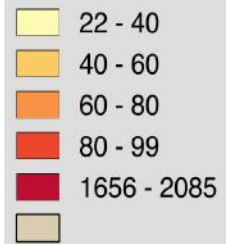

SWWAC AREA Small-scale fishing fleet (in numbers)

SWWAC (NUTS 3)

Source :
community fleet register

© Benoît Guerin, QGIS 2016

250 0 250 500 750 1000 km