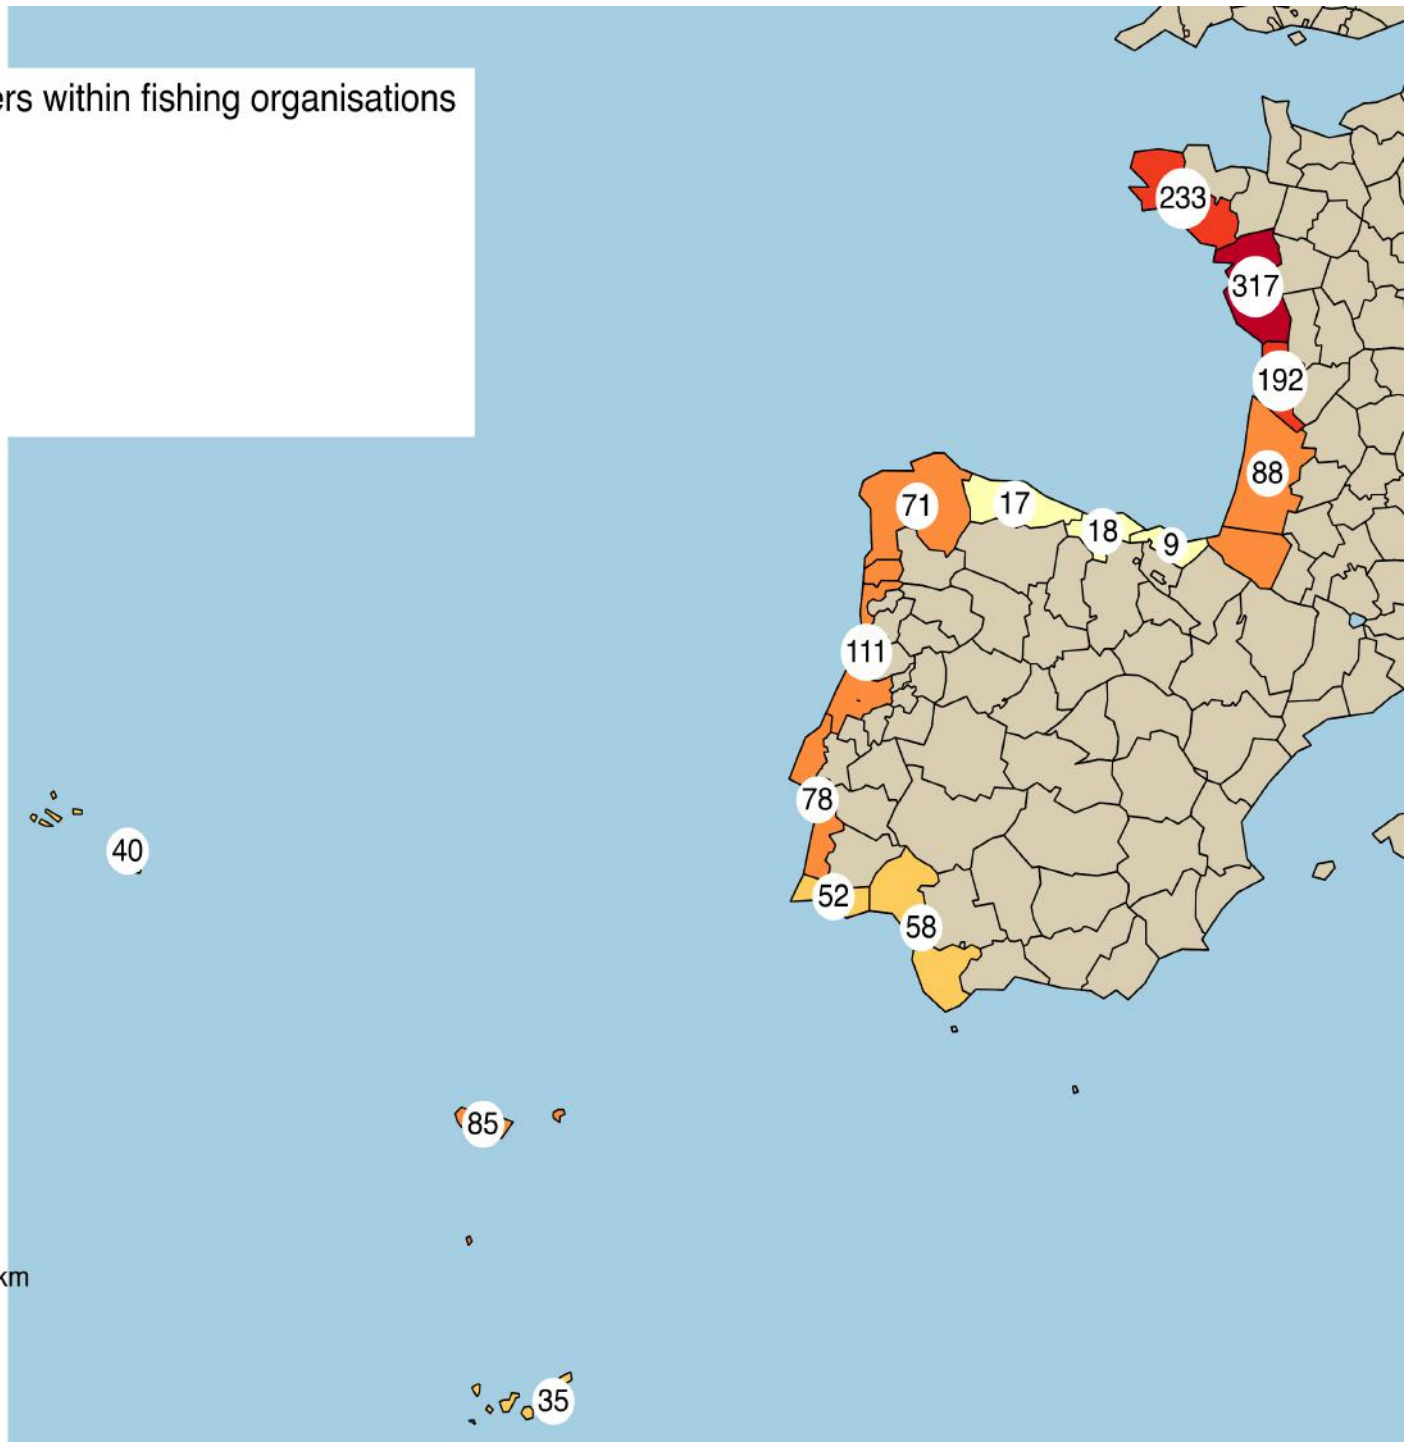

Average SSF members within fishing organisations

SWWAC (NUTS 2)

Source :
Field interviews

© Benoît Guerin, QGIS 2016

100 0 100 200 300 400 km