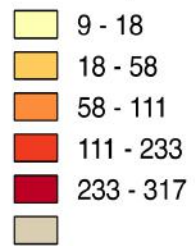

Average SSF members within fishing organisations

SWWAC (NUTS 2)

Source :
Field interviews

© Benoît Guerin, QGIS 2016

100 0 100 200 300 400 km