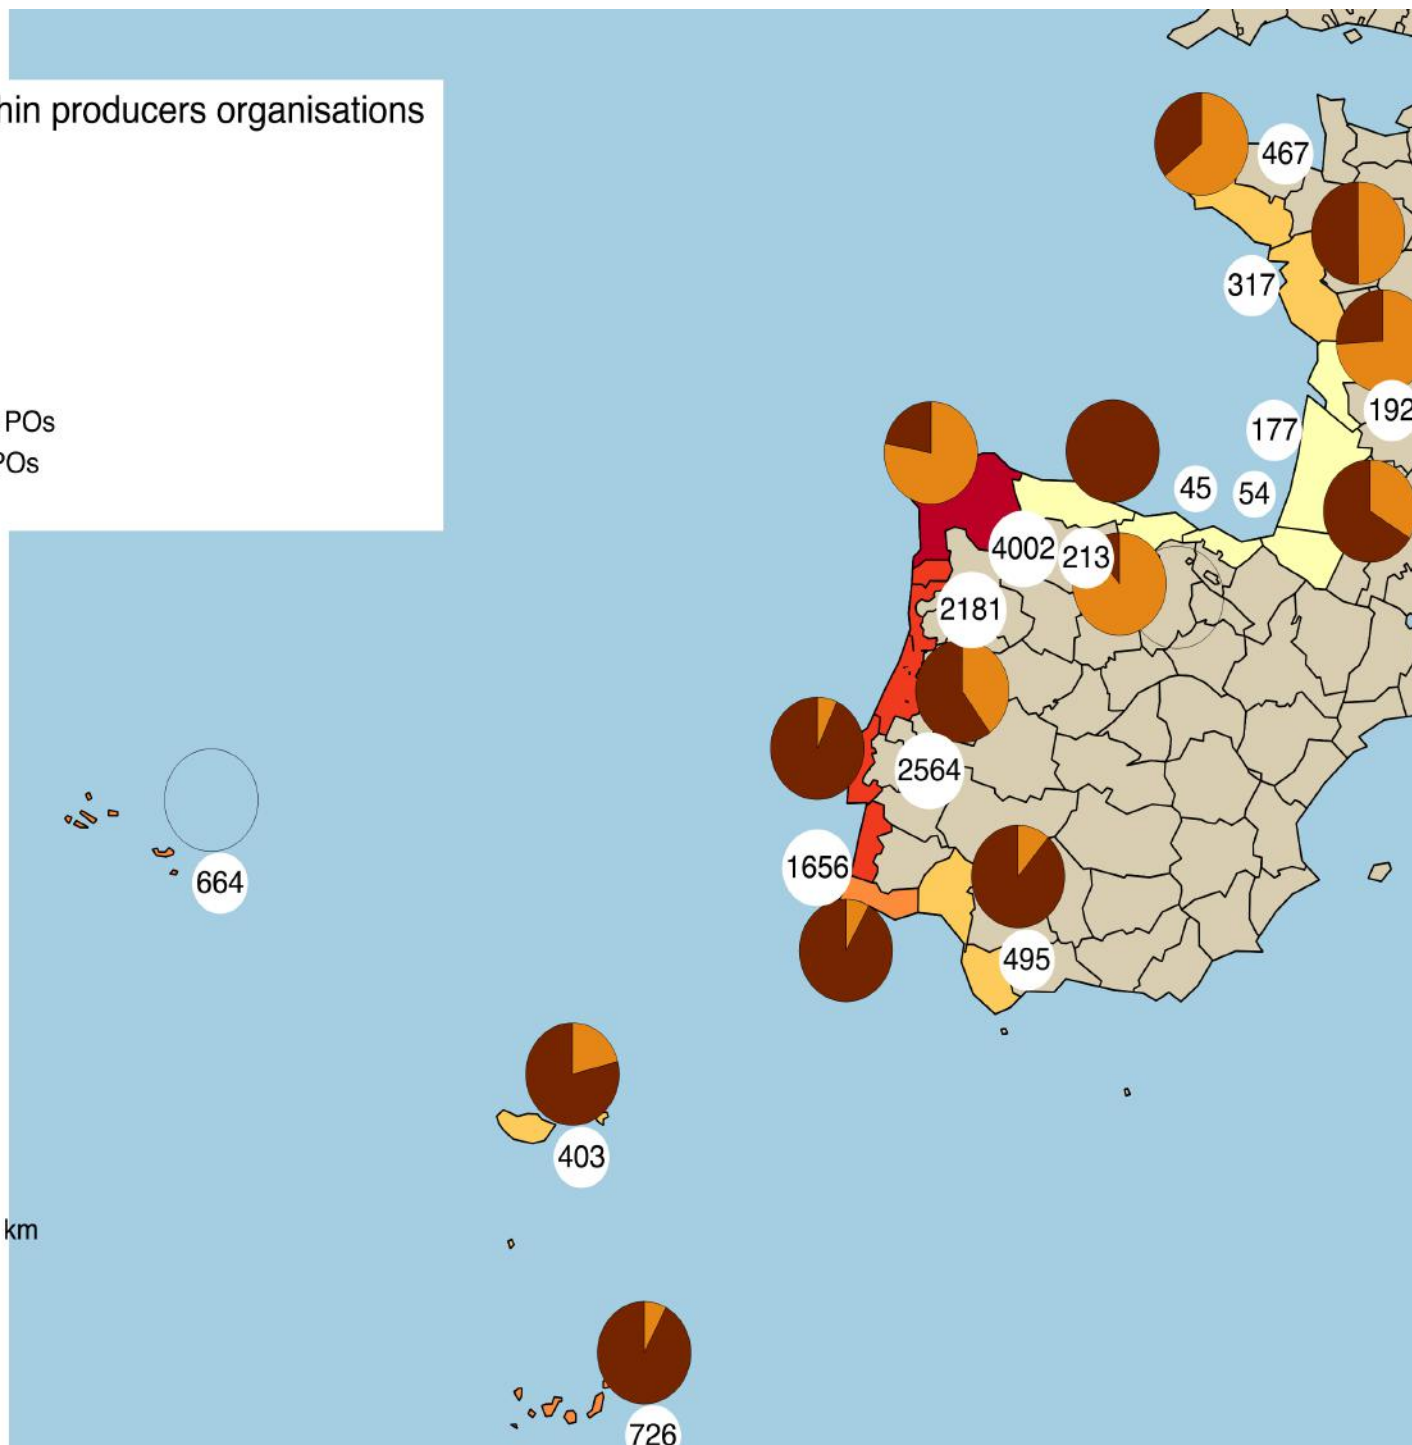

Source:
field interviews

© Benoît Guerin, QGIS 2016

N.B. For Andalusia, only 1 PO among 4 taken into account; for Canarias only 1 among 2; for the spanish basque country no data for membership; for Brittany arbitrary split within membership because data available for the whole Brittany

100 0 100 200 300 400 km