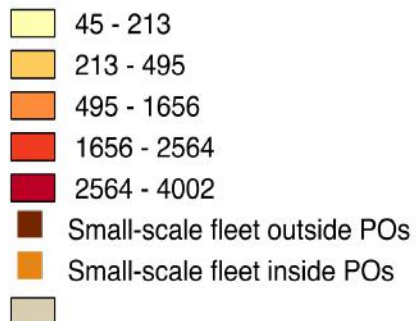

Proportion of SSF within producers organisations

small-scale fleet in numbers